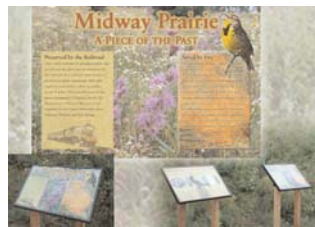

INTERIOR IDENTIFICATION

1st Place
"Pabst Brewery
Office Building Directory"
Poblocki Sign Company

2nd Place
"Willis Tower Reception Desks"
Poblocki Sign Company

MURAL/BANNER/AWNING/DIGITAL

1st Place
"Harmony Cafe Awnings"
Appleton Sign Company